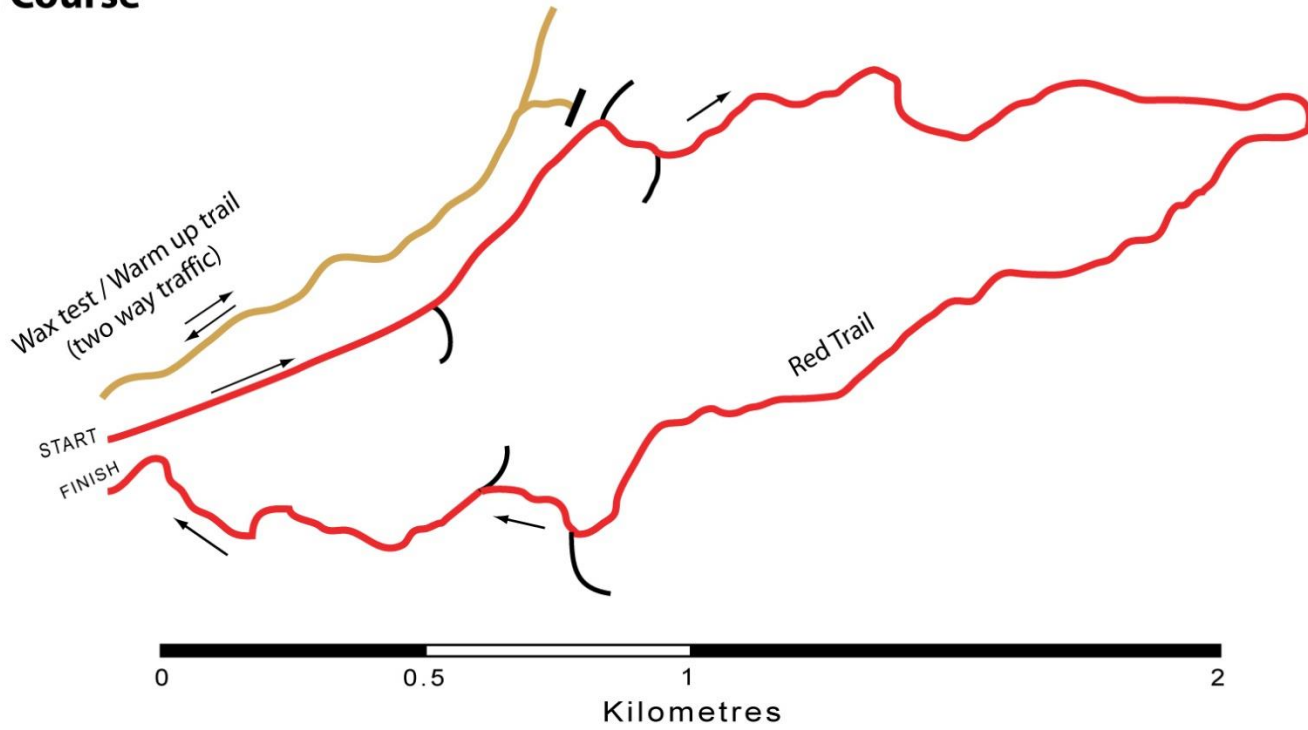

North Bay Nordic Ski Club Trail Map

1.3 km Course

3.0 km Course

Course Profile

3 km
MC 10 m
TC 60 m

3.5 km Course

5 km Course

Stadium Layout

Interval Starts

Pursuit Starts