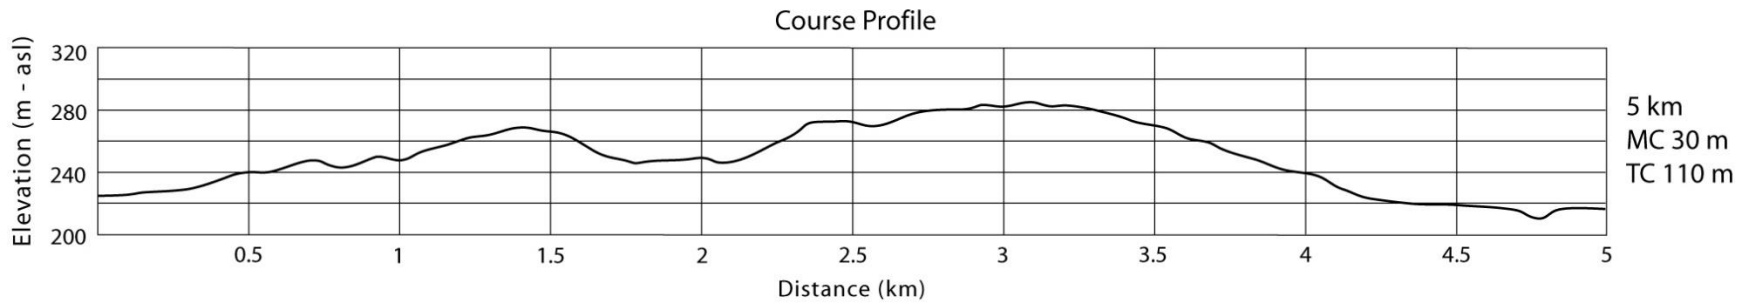

North Bay Nordic Ski Club Trail Map

1.3 km Course

3.0 km Course

Course Profile

3 km
MC 10 m
TC 60 m

3.5 km Course

5 km Course

Stadium Layout