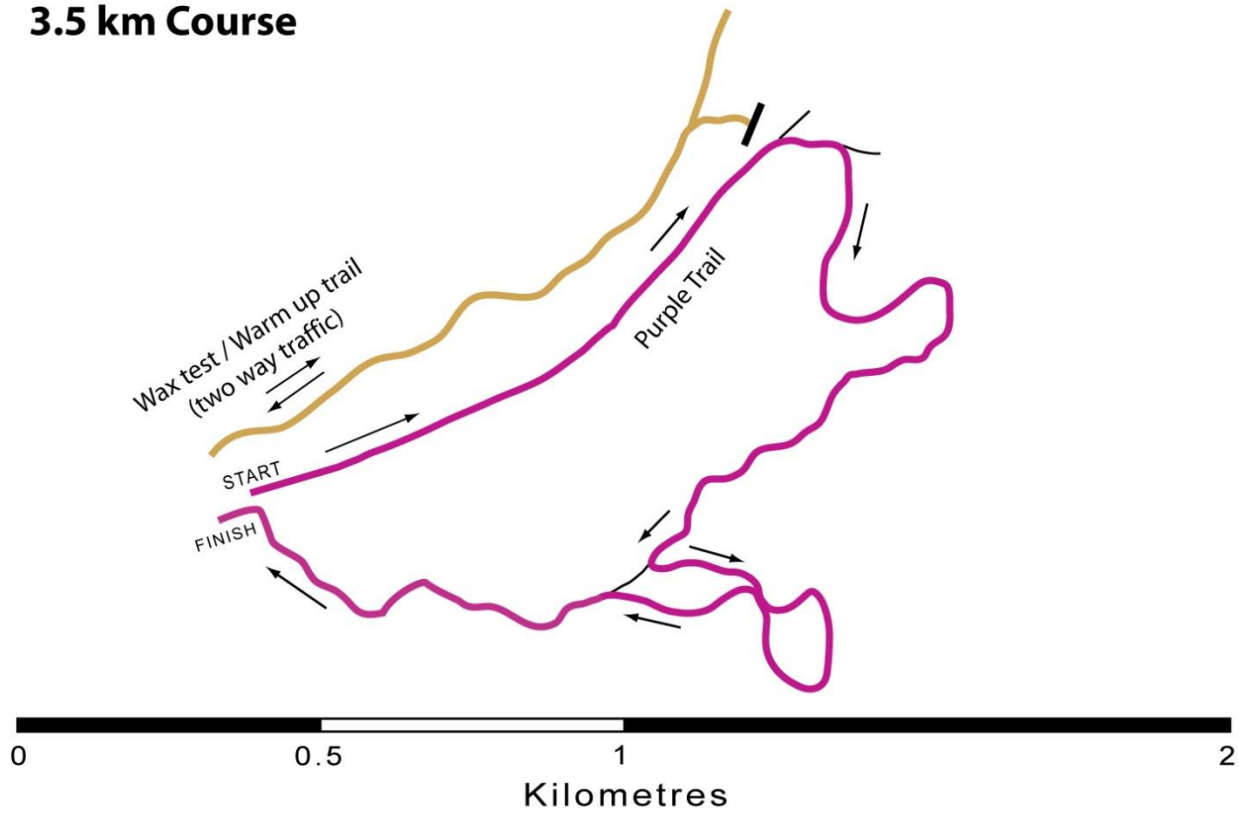

North Bay Nordic Ski Club Trail Map

1.3 km Course

3.0 km Course

Course Profile

3 km
MC 10 m
TC 60 m

3.5 km Course

5 km Course

Stadium Layout

Interval Starts

Pursuit Starts