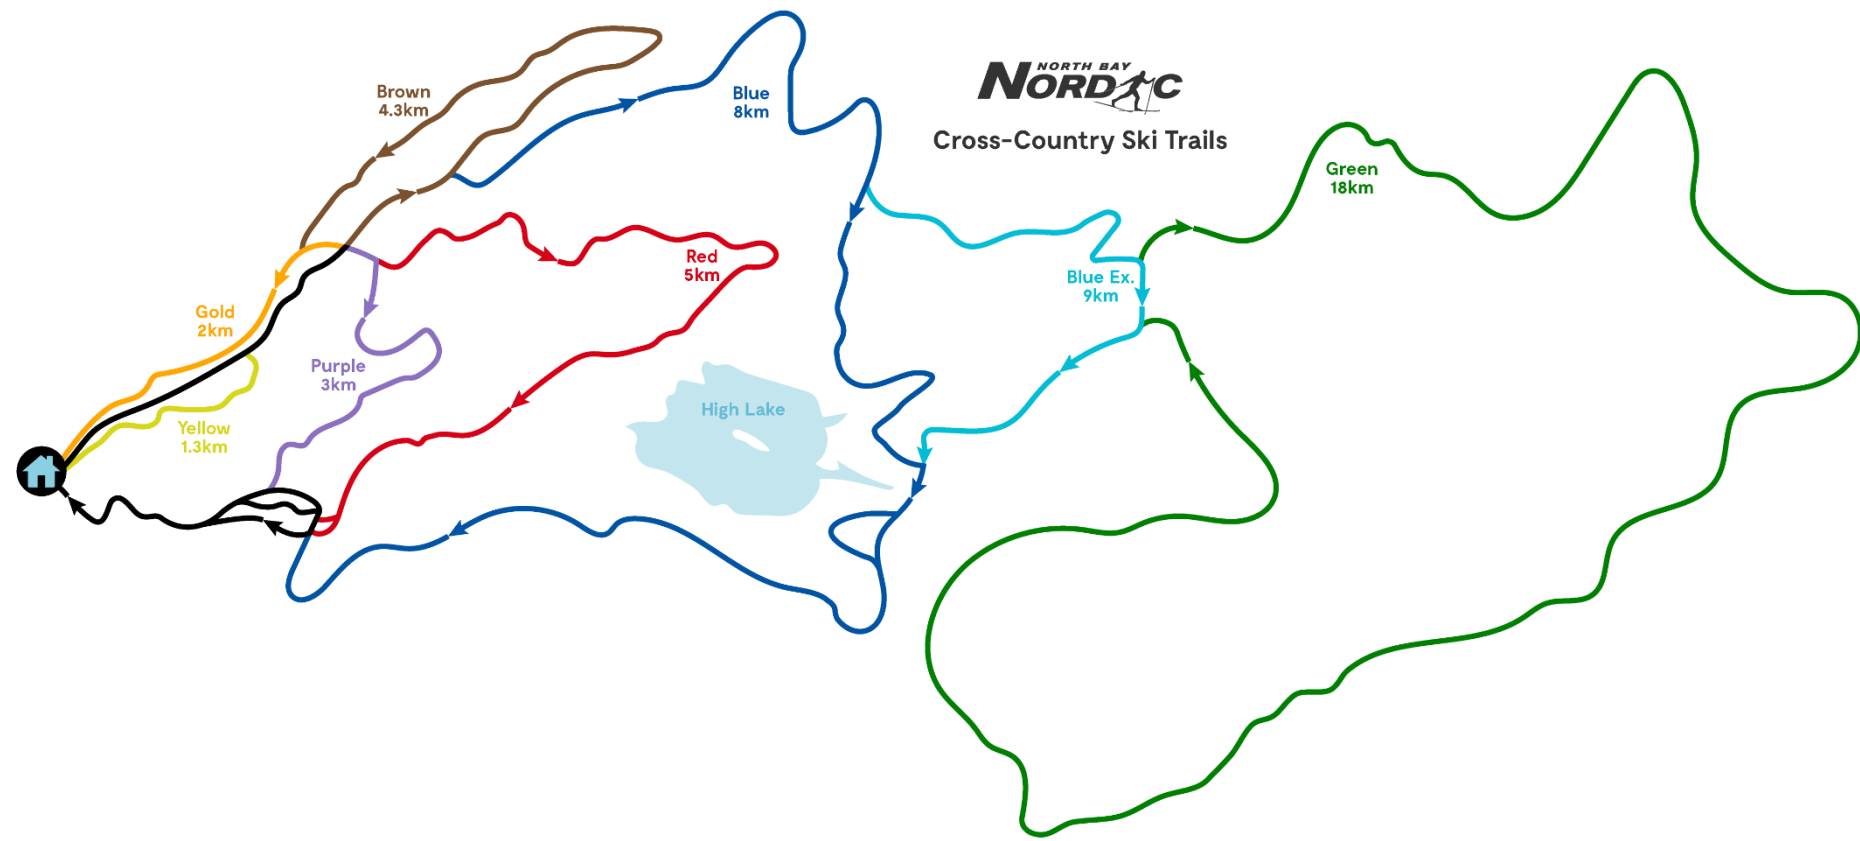

North Bay Nordic Ski Club Trail Map

1.3 km Course

3.0 km Course

Course Profile

3 km
MC 10 m
TC 60 m

3.5 km Course

5 km Course

Stadium Layout

Interval Starts

Pursuit Starts