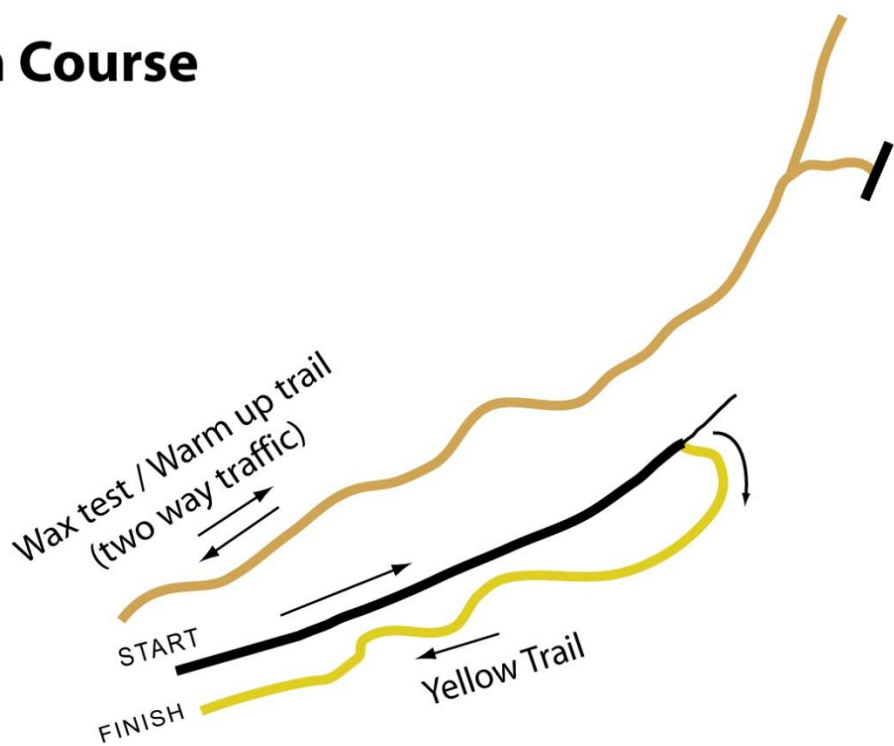

North Bay Nordic Ski Club Trail Map

1.3 km Course

3.0 km Course

Course Profile

3 km
MC 10 m
TC 60 m

3.5 km Course

5 km Course

Stadium Layout

Interval Starts

Pursuit Starts